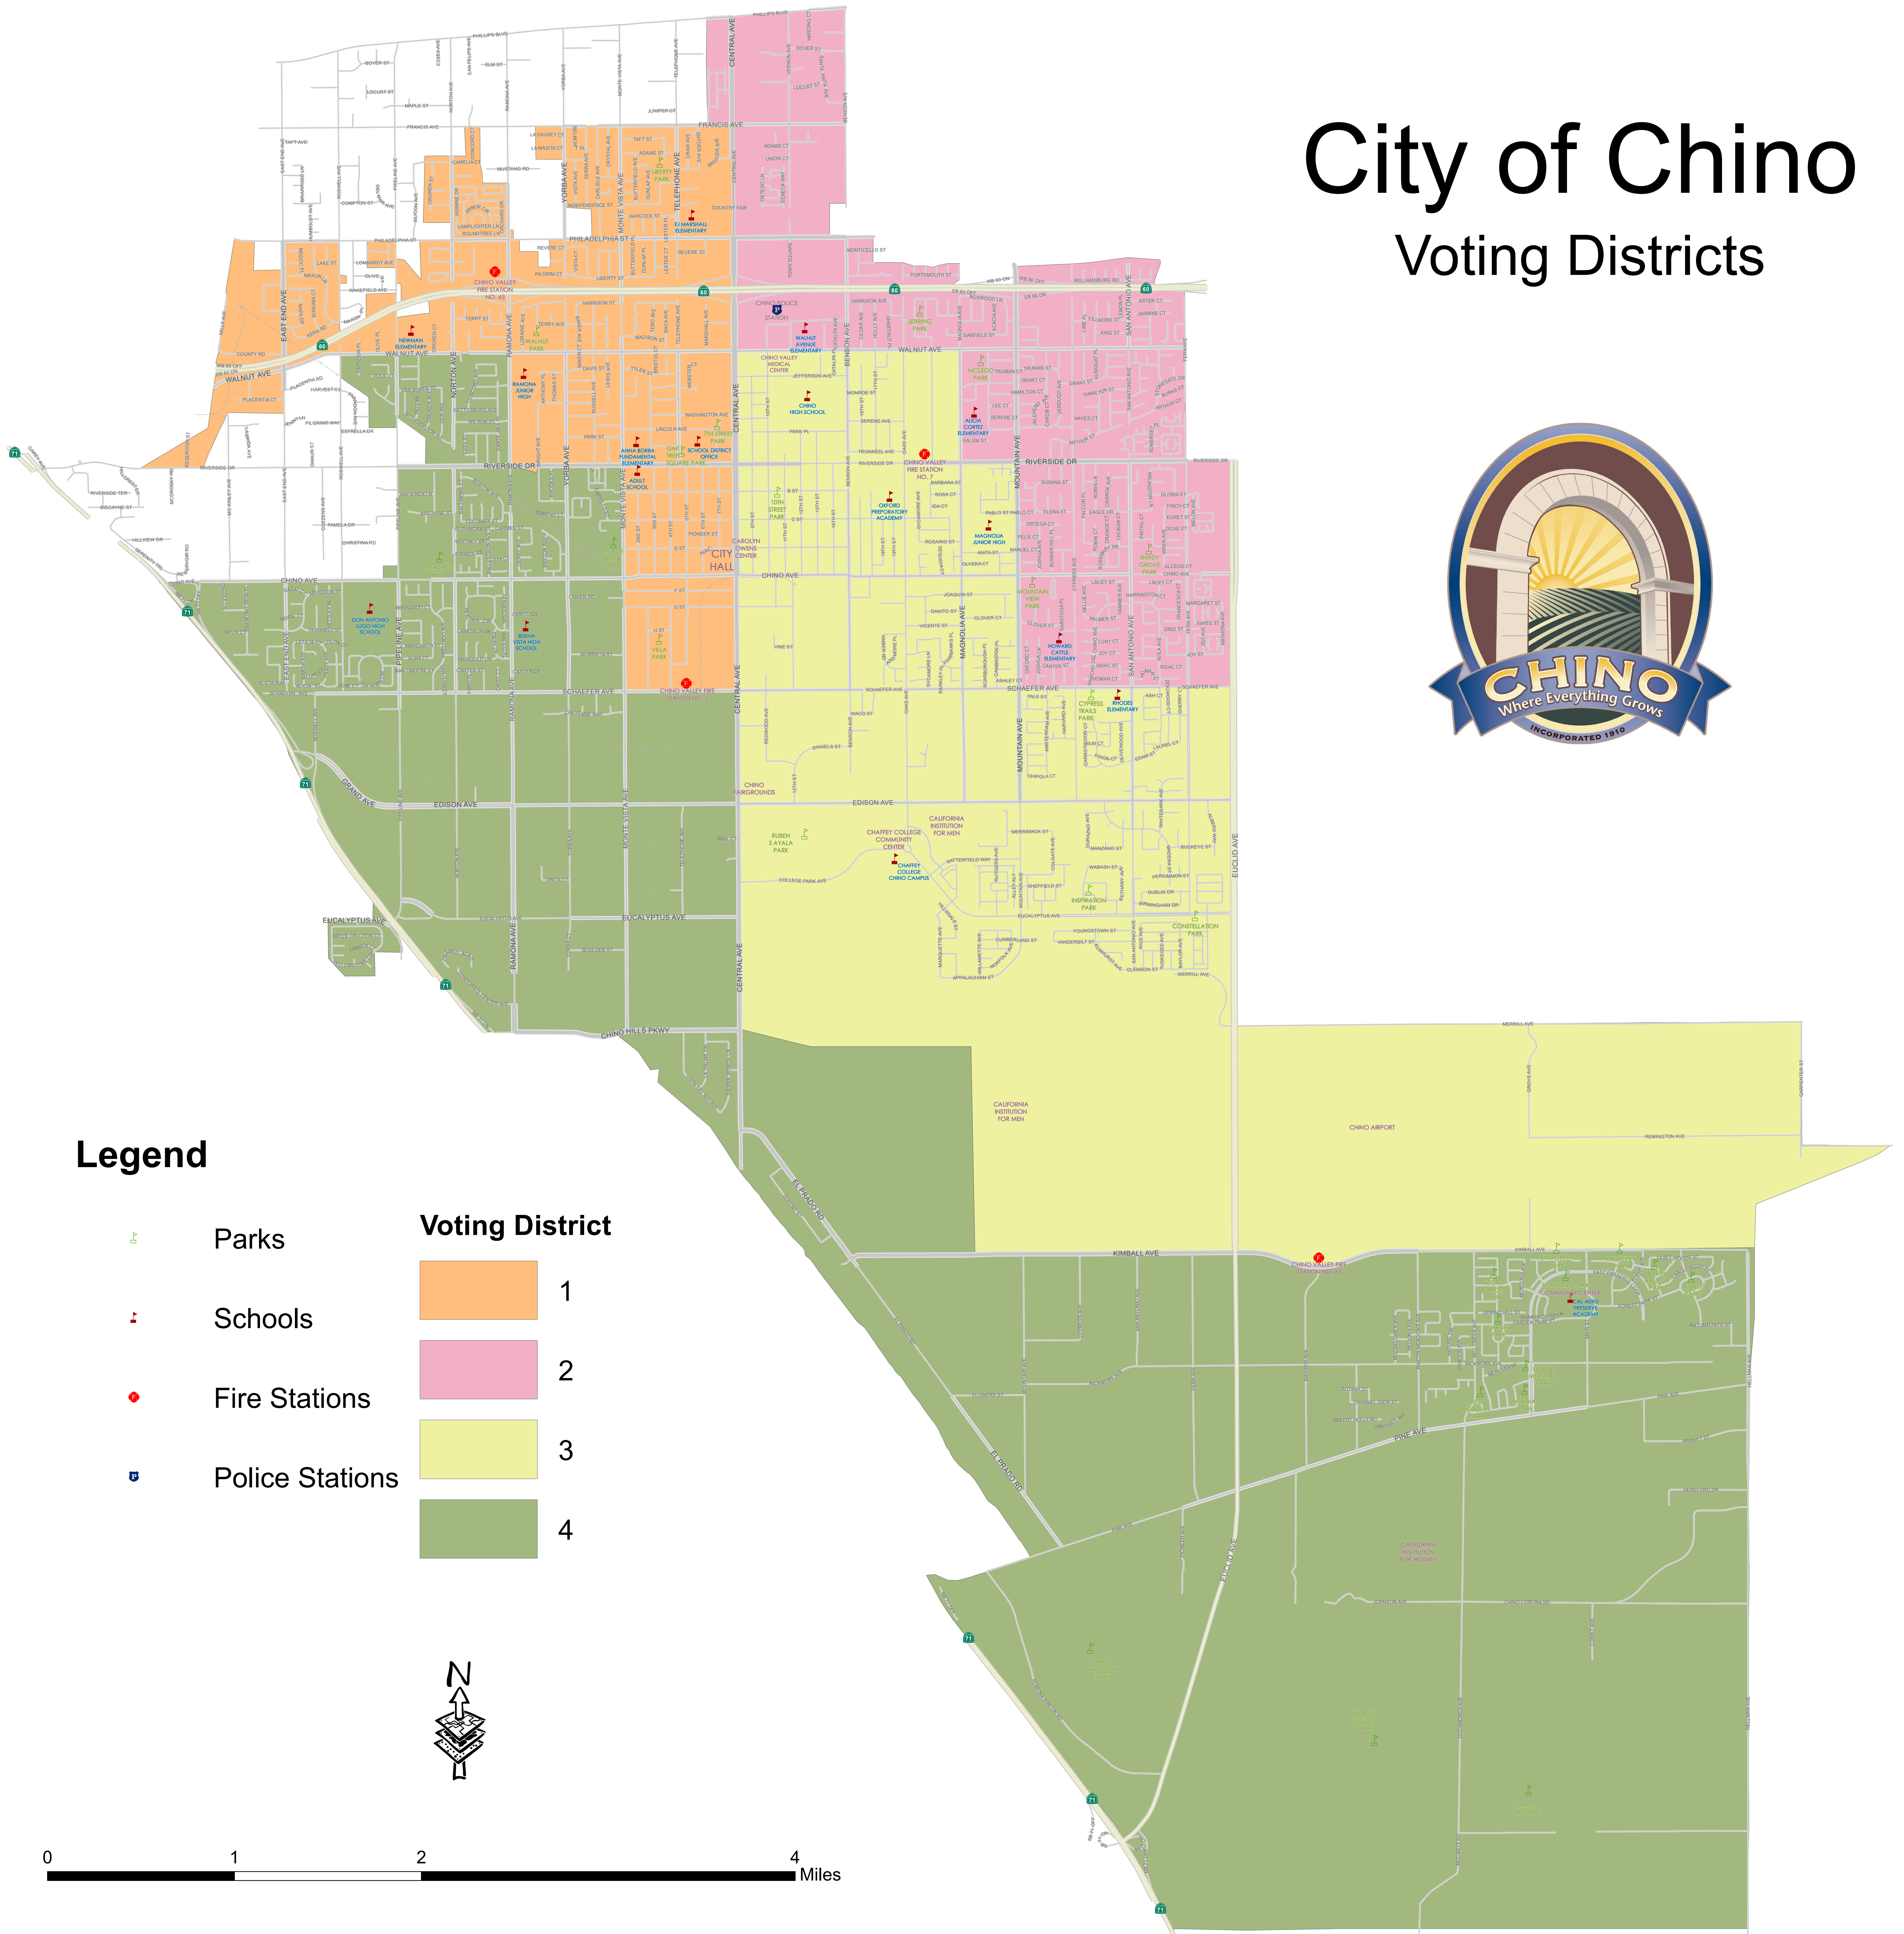

City of Chino

Voting Districts

Legend

-  Parks
 -  Schools
 -  Fire Stations
 -  Police Stations
- | Voting District | |
|---|---|
|  | 1 |
|  | 2 |
|  | 3 |
|  | 4 |