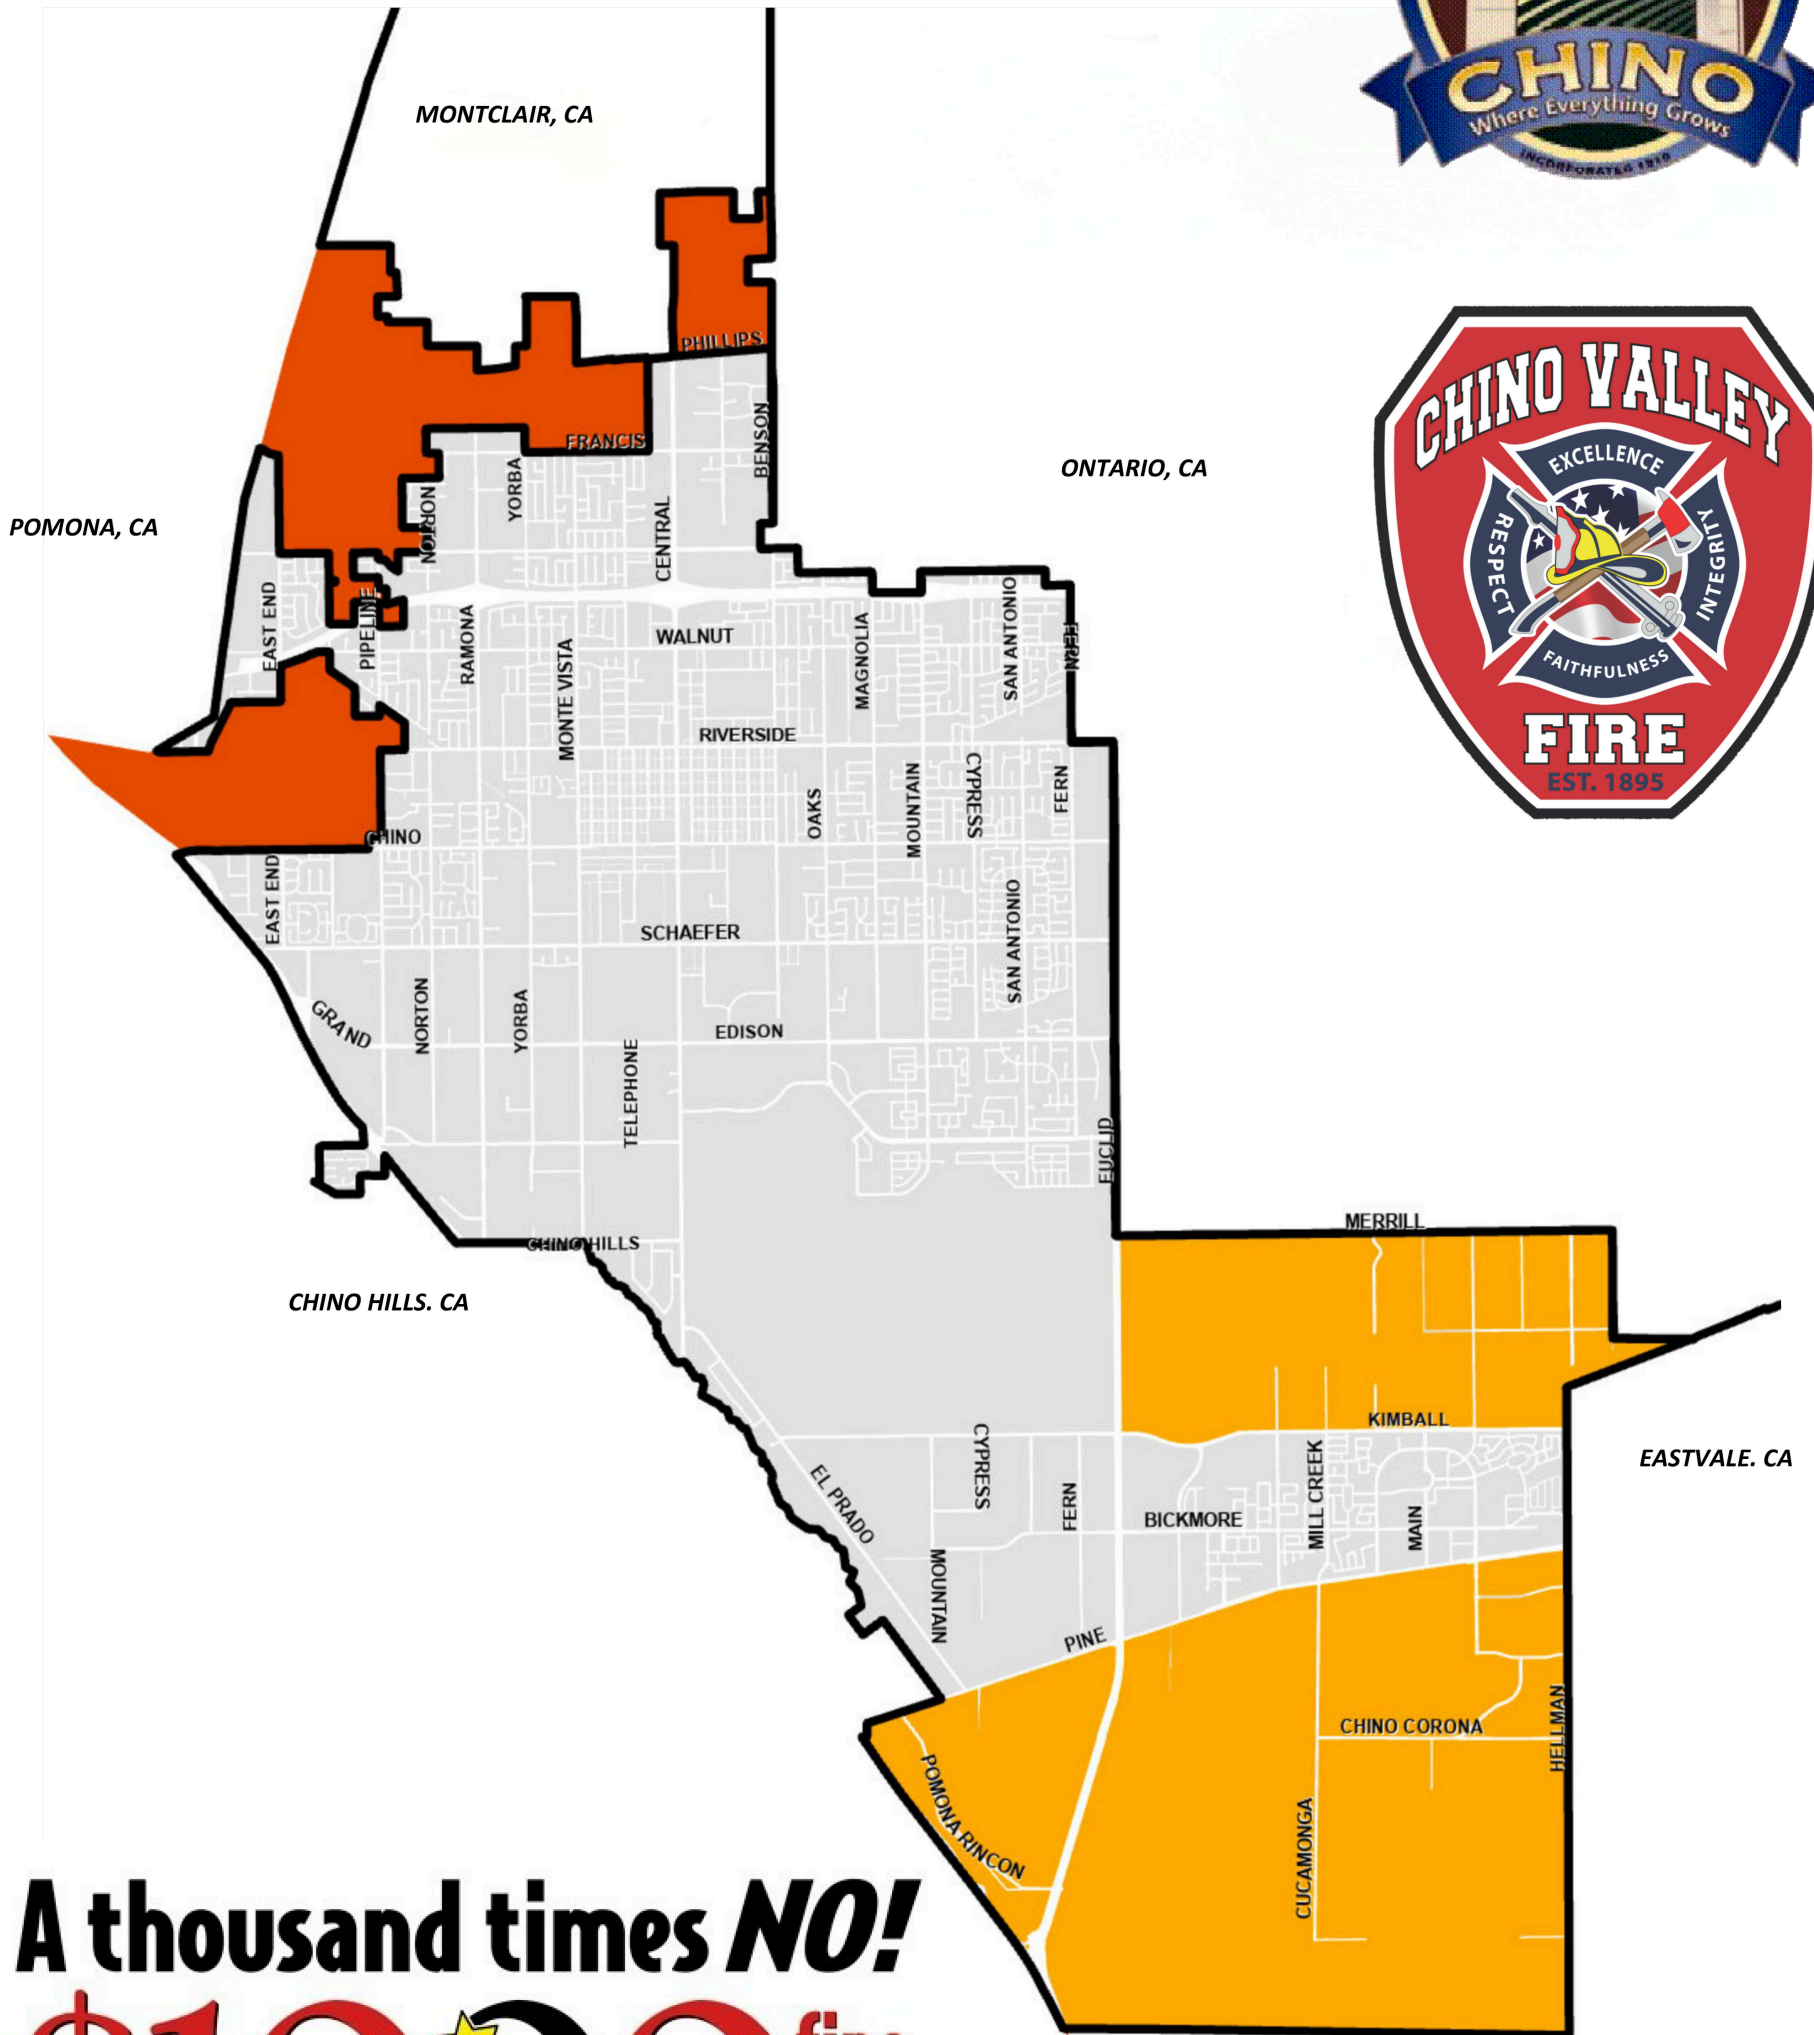

Know Where To Discharge Safe & Sane Fireworks

-  City of Chino Boundary
-  Fireworks Discharge Prohibited—Municipal Code 8.12.170(B)
NO Safe & Sane Fireworks Allowed
-  Safe & Sane Fireworks allowed in **RESIDENTIAL AREAS ONLY.**
-  County Boundary—Fireworks Prohibited
NO Safe & Sane Fireworks Allowed

A thousand times *NO!*
\$1000  **fine**
for illegal fireworks in Chino