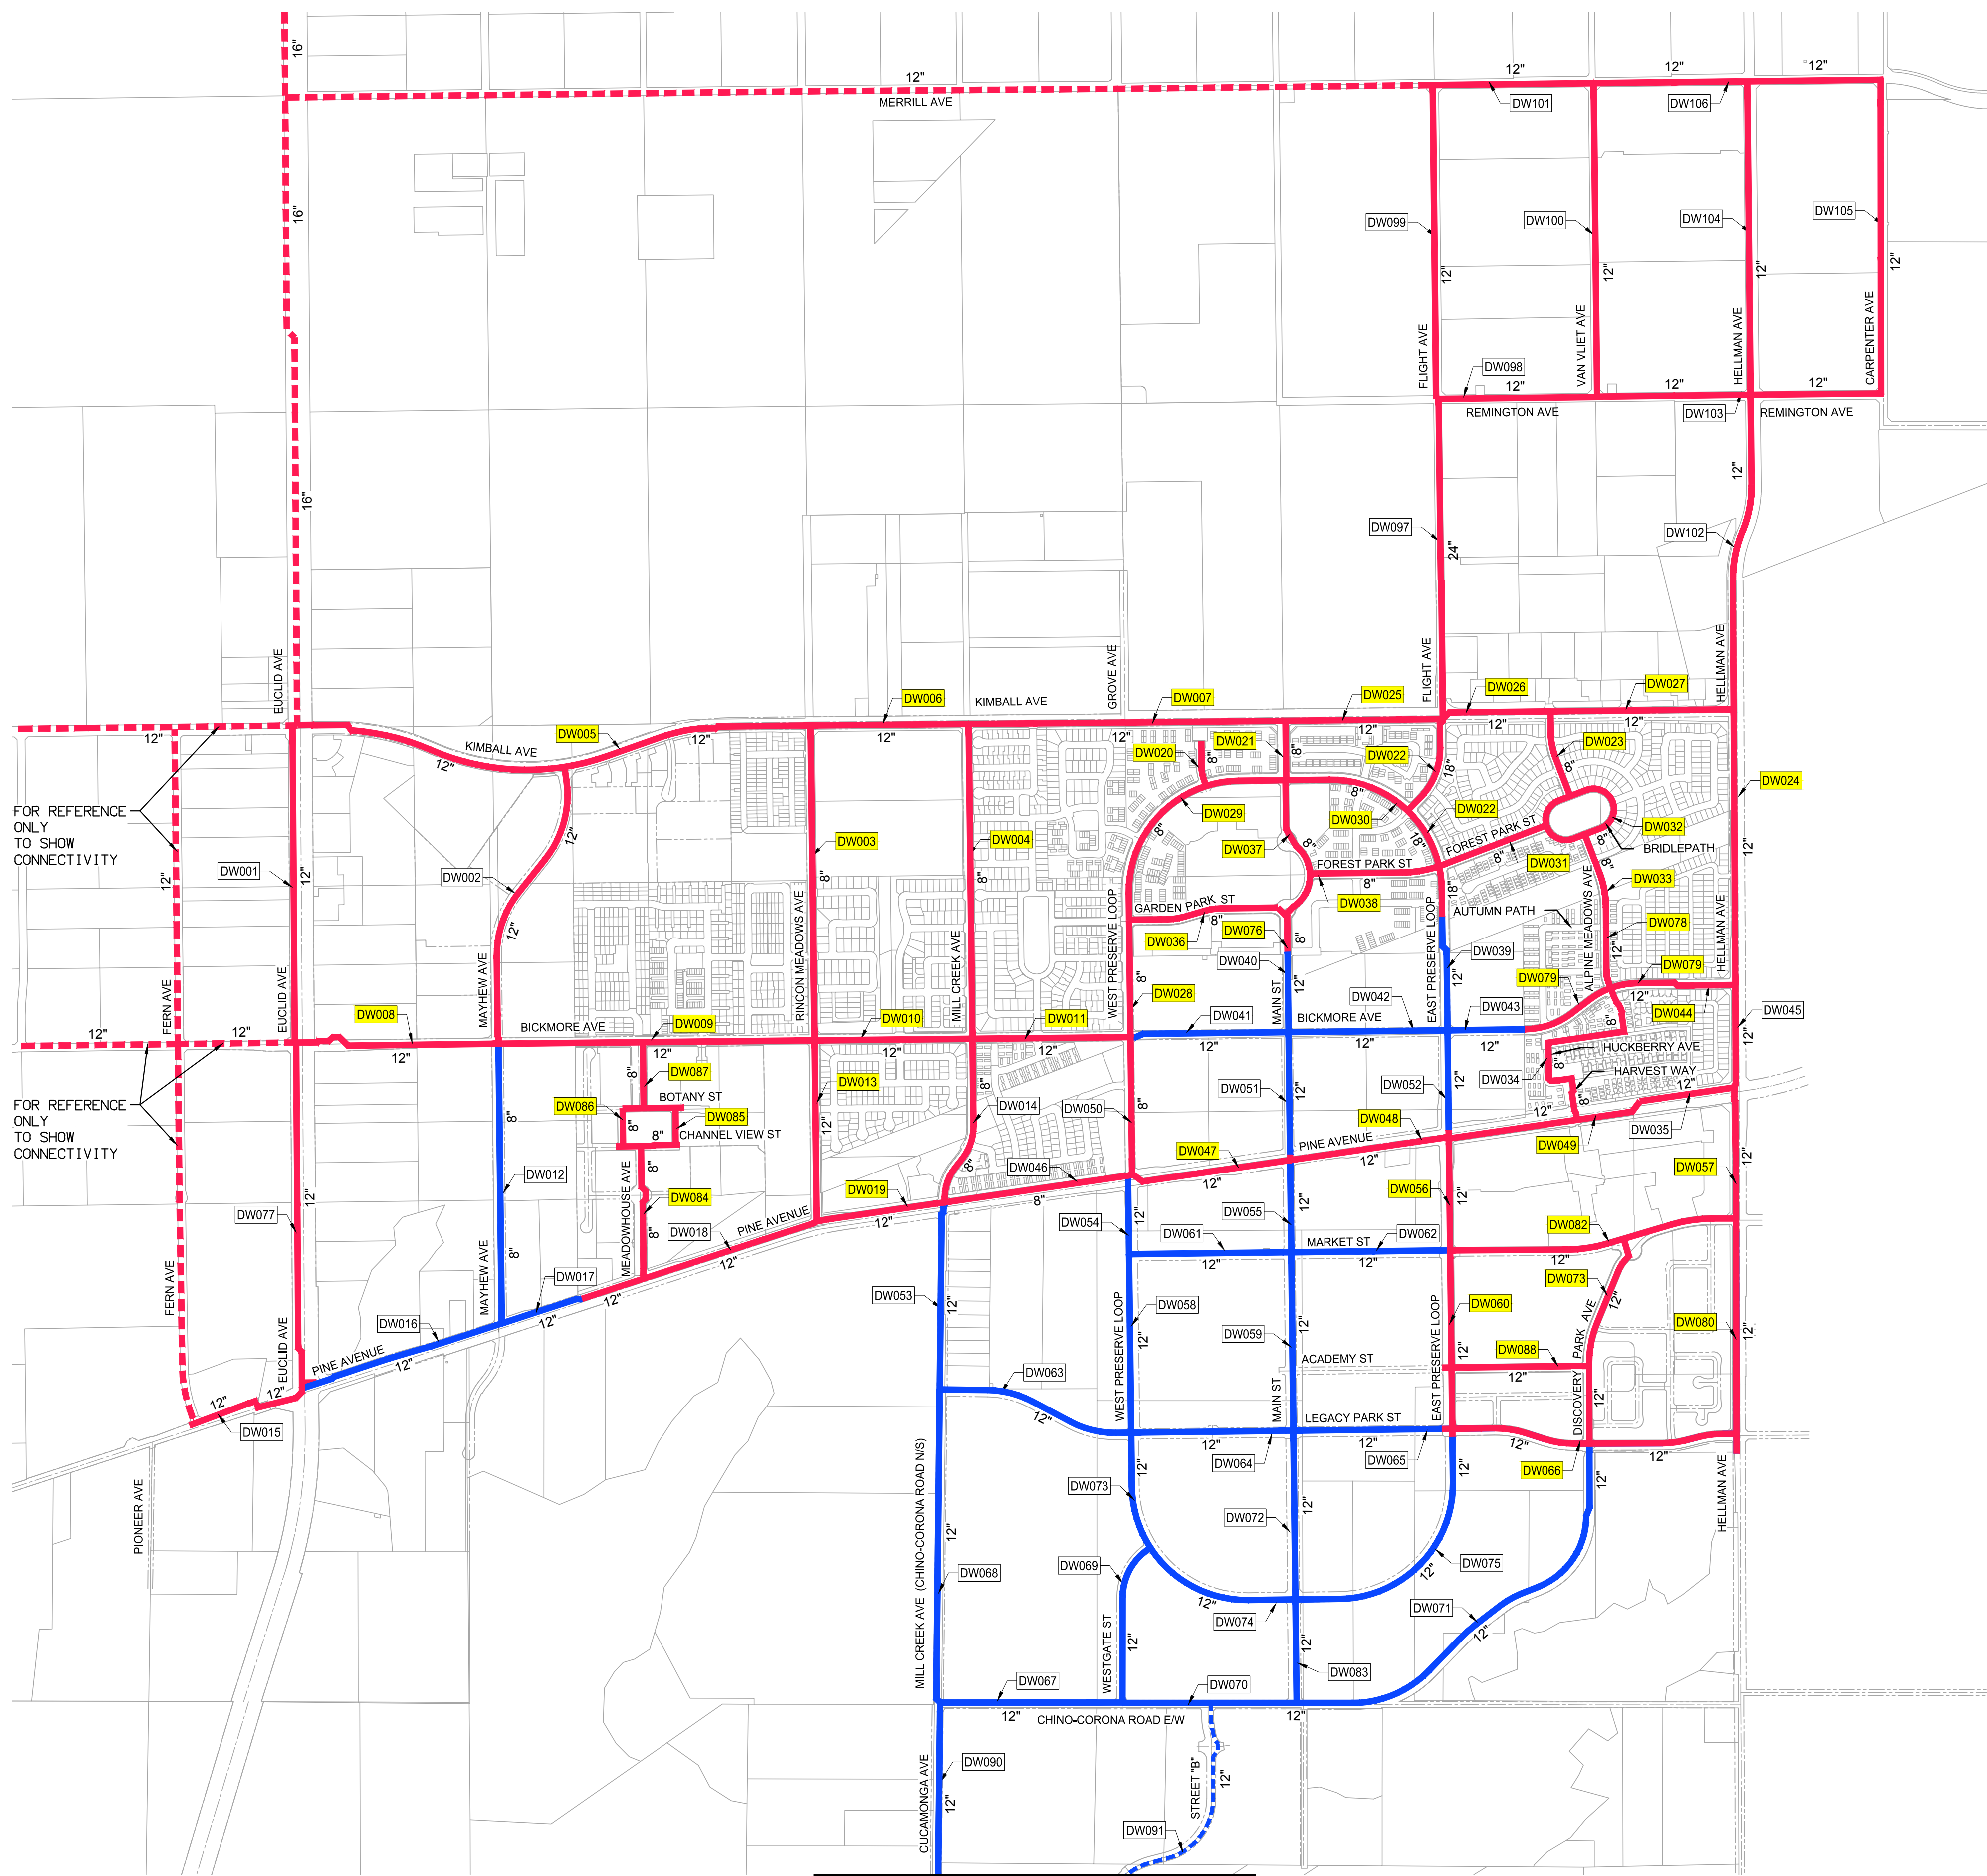

CITY OF CHINO "THE PRESERVE" - WATER DIF

LEGEND

- EXISTING WATER (DIF)
- - - EXISTING WATER (NON-DIF)
- FUTURE WATER (DIF)
- - - FUTURE WATER (NON-DIF)
- DW001 REACH NUMBER
- DW023 DIF PAYMENT REQUEST SUBMITTED

SEE RIGHT