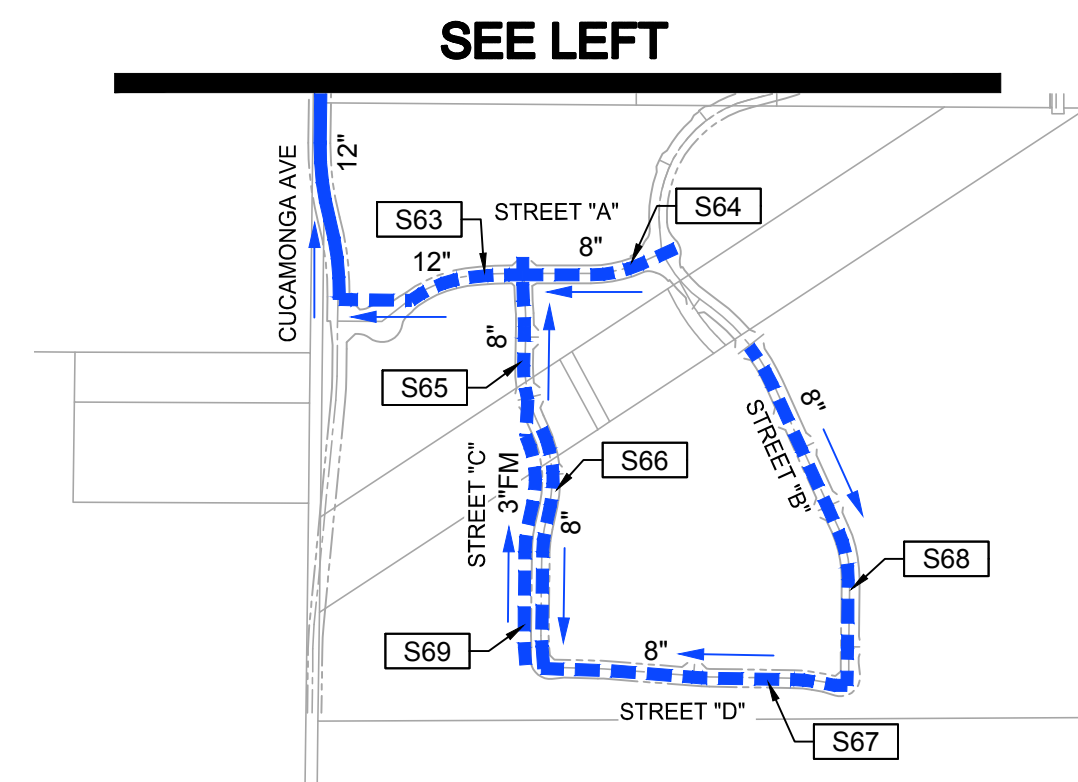

CITY OF CHINO "THE PRESERVE" - SEWER DIF

LEGEND

- EXISTING SEWER (DIF)
- - - EXISTING SEWER (NON-DIF)
- EXISTING FORCE MAIN
- FUTURE SEWER (DIF)
- - - FUTURE SEWER (NON-DIF)
- REGIONAL SEWER
- S01 REACH NUMBER

SEE RIGHT

SEE LEFT