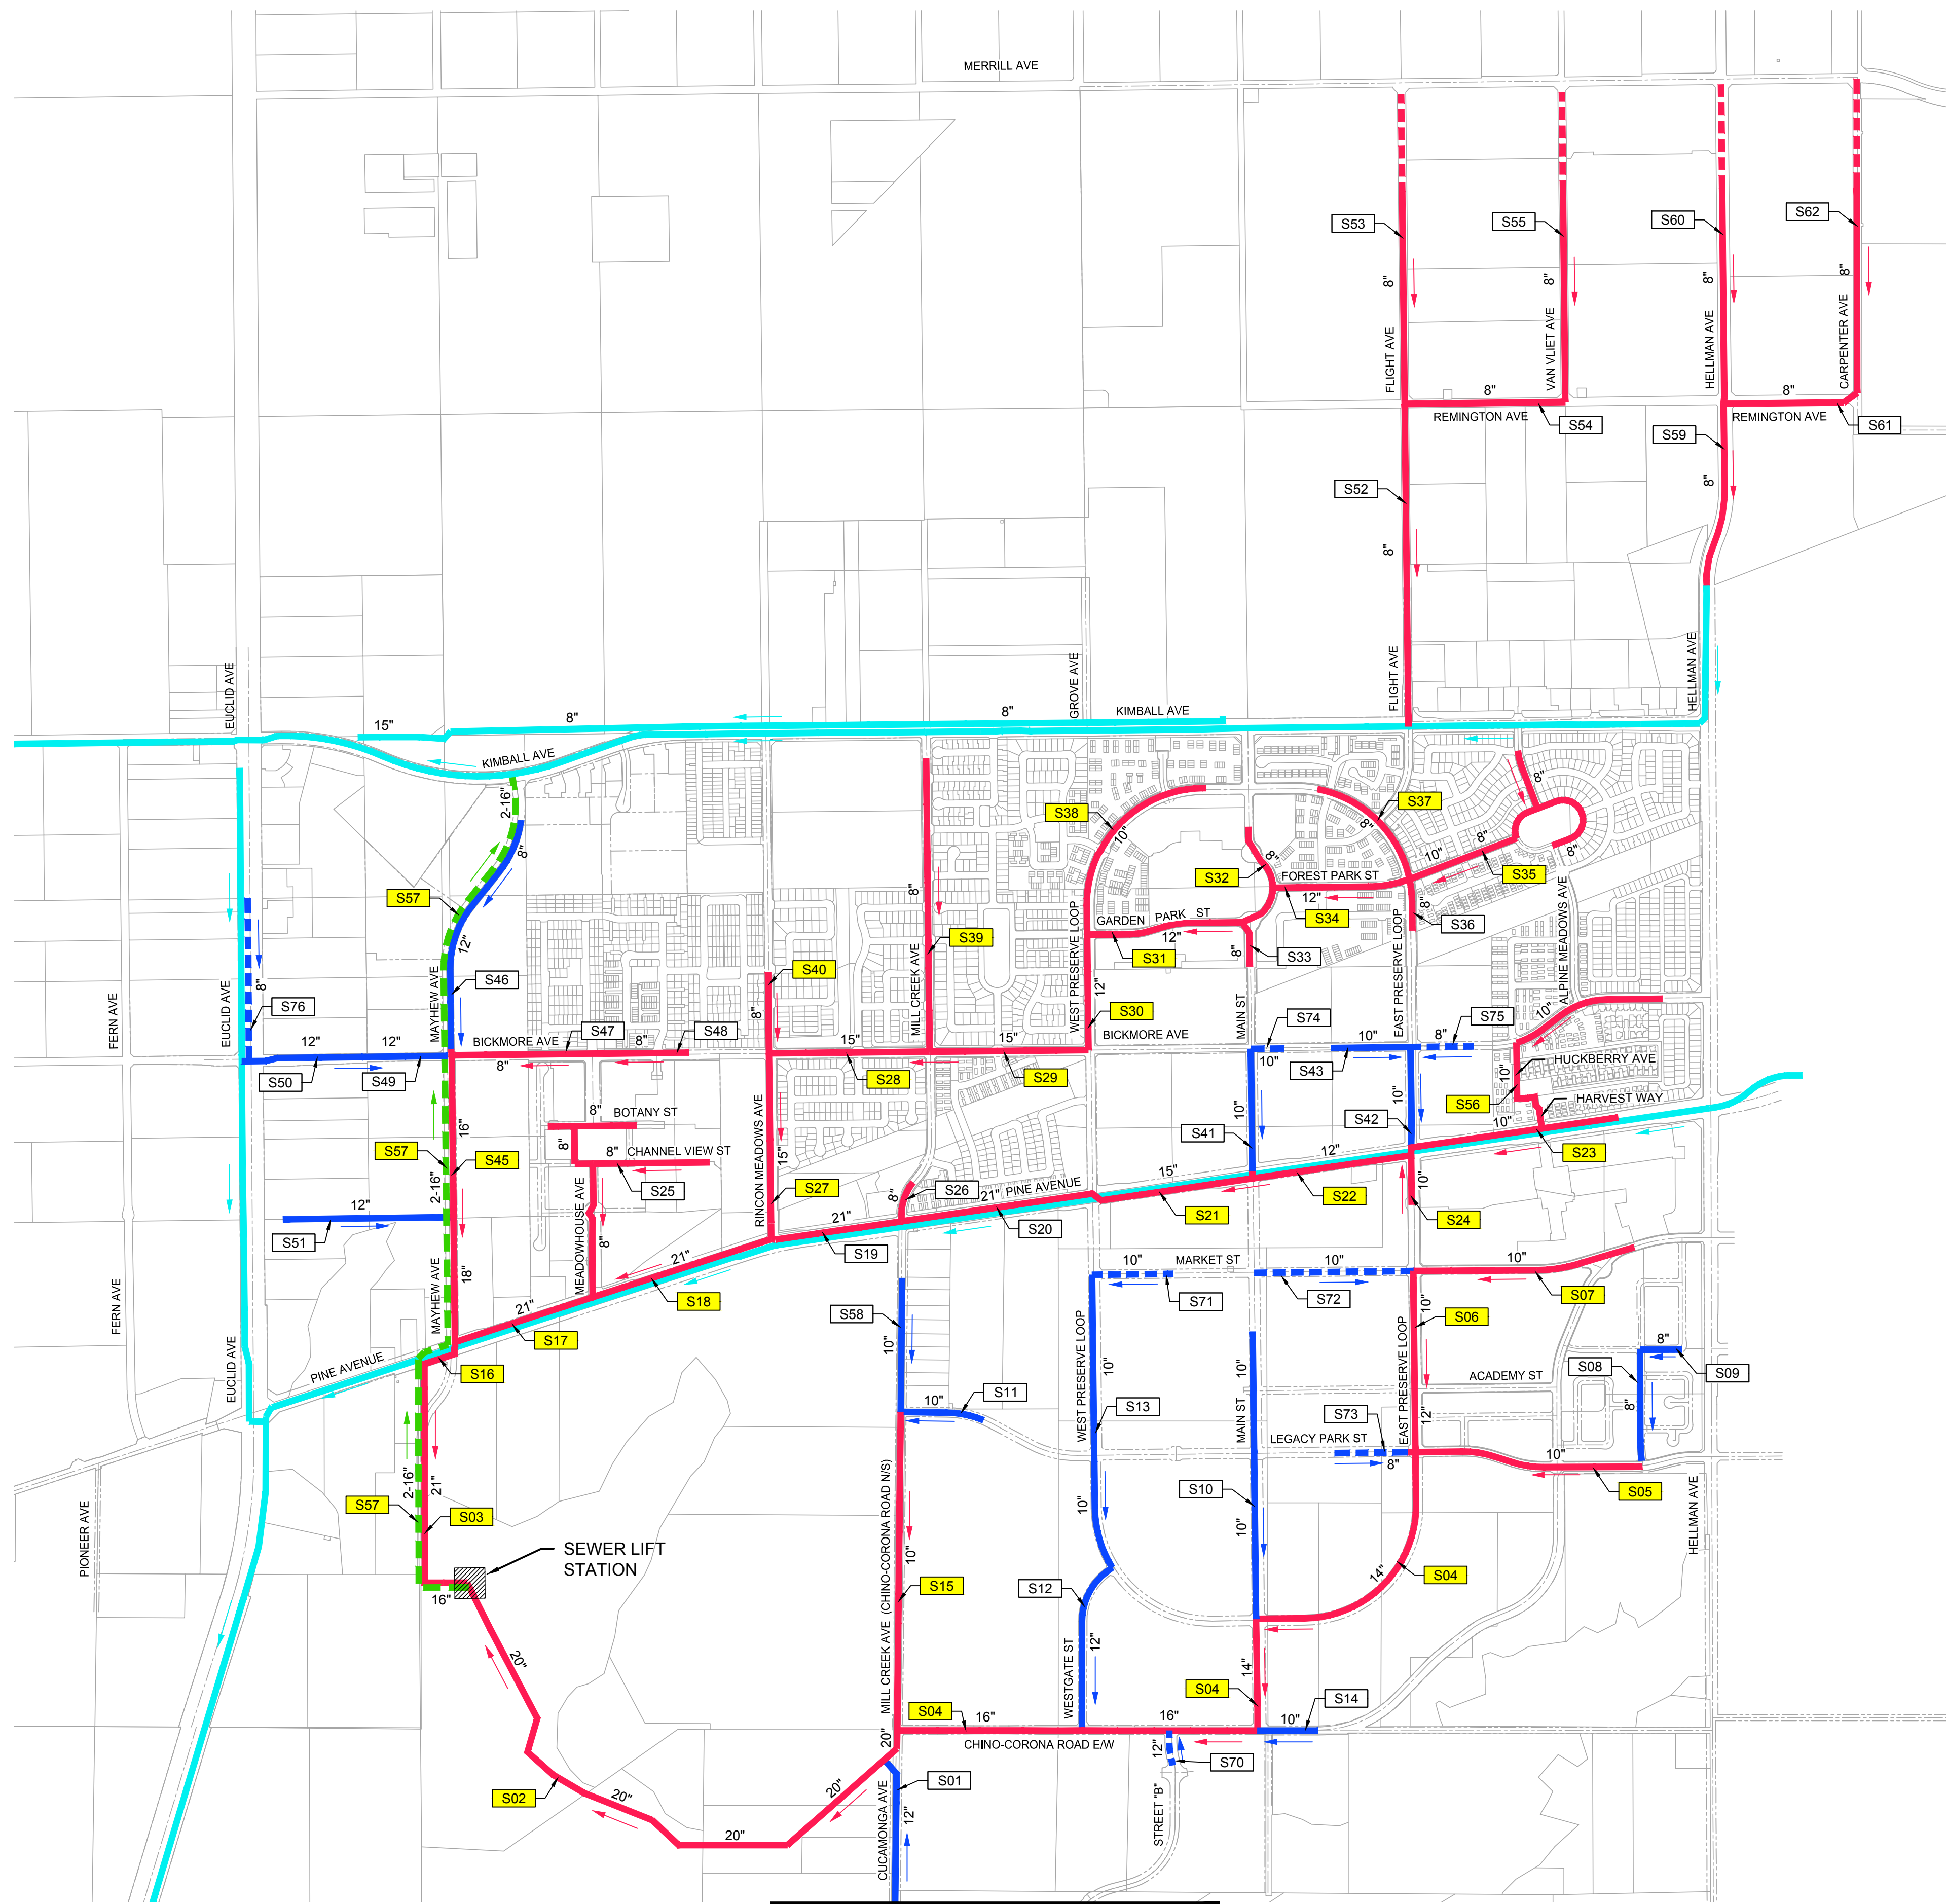

CITY OF CHINO "THE PRESERVE" - SEWER DIF

LEGEND

- EXISTING SEWER (DIF)
- - - EXISTING SEWER (NON-DIF)
- EXISTING FORCE MAIN
- FUTURE SEWER (DIF)
- - - FUTURE SEWER (NON-DIF)
- REGIONAL SEWER
- S01 REACH NUMBER

SEE RIGHT

SEE LEFT