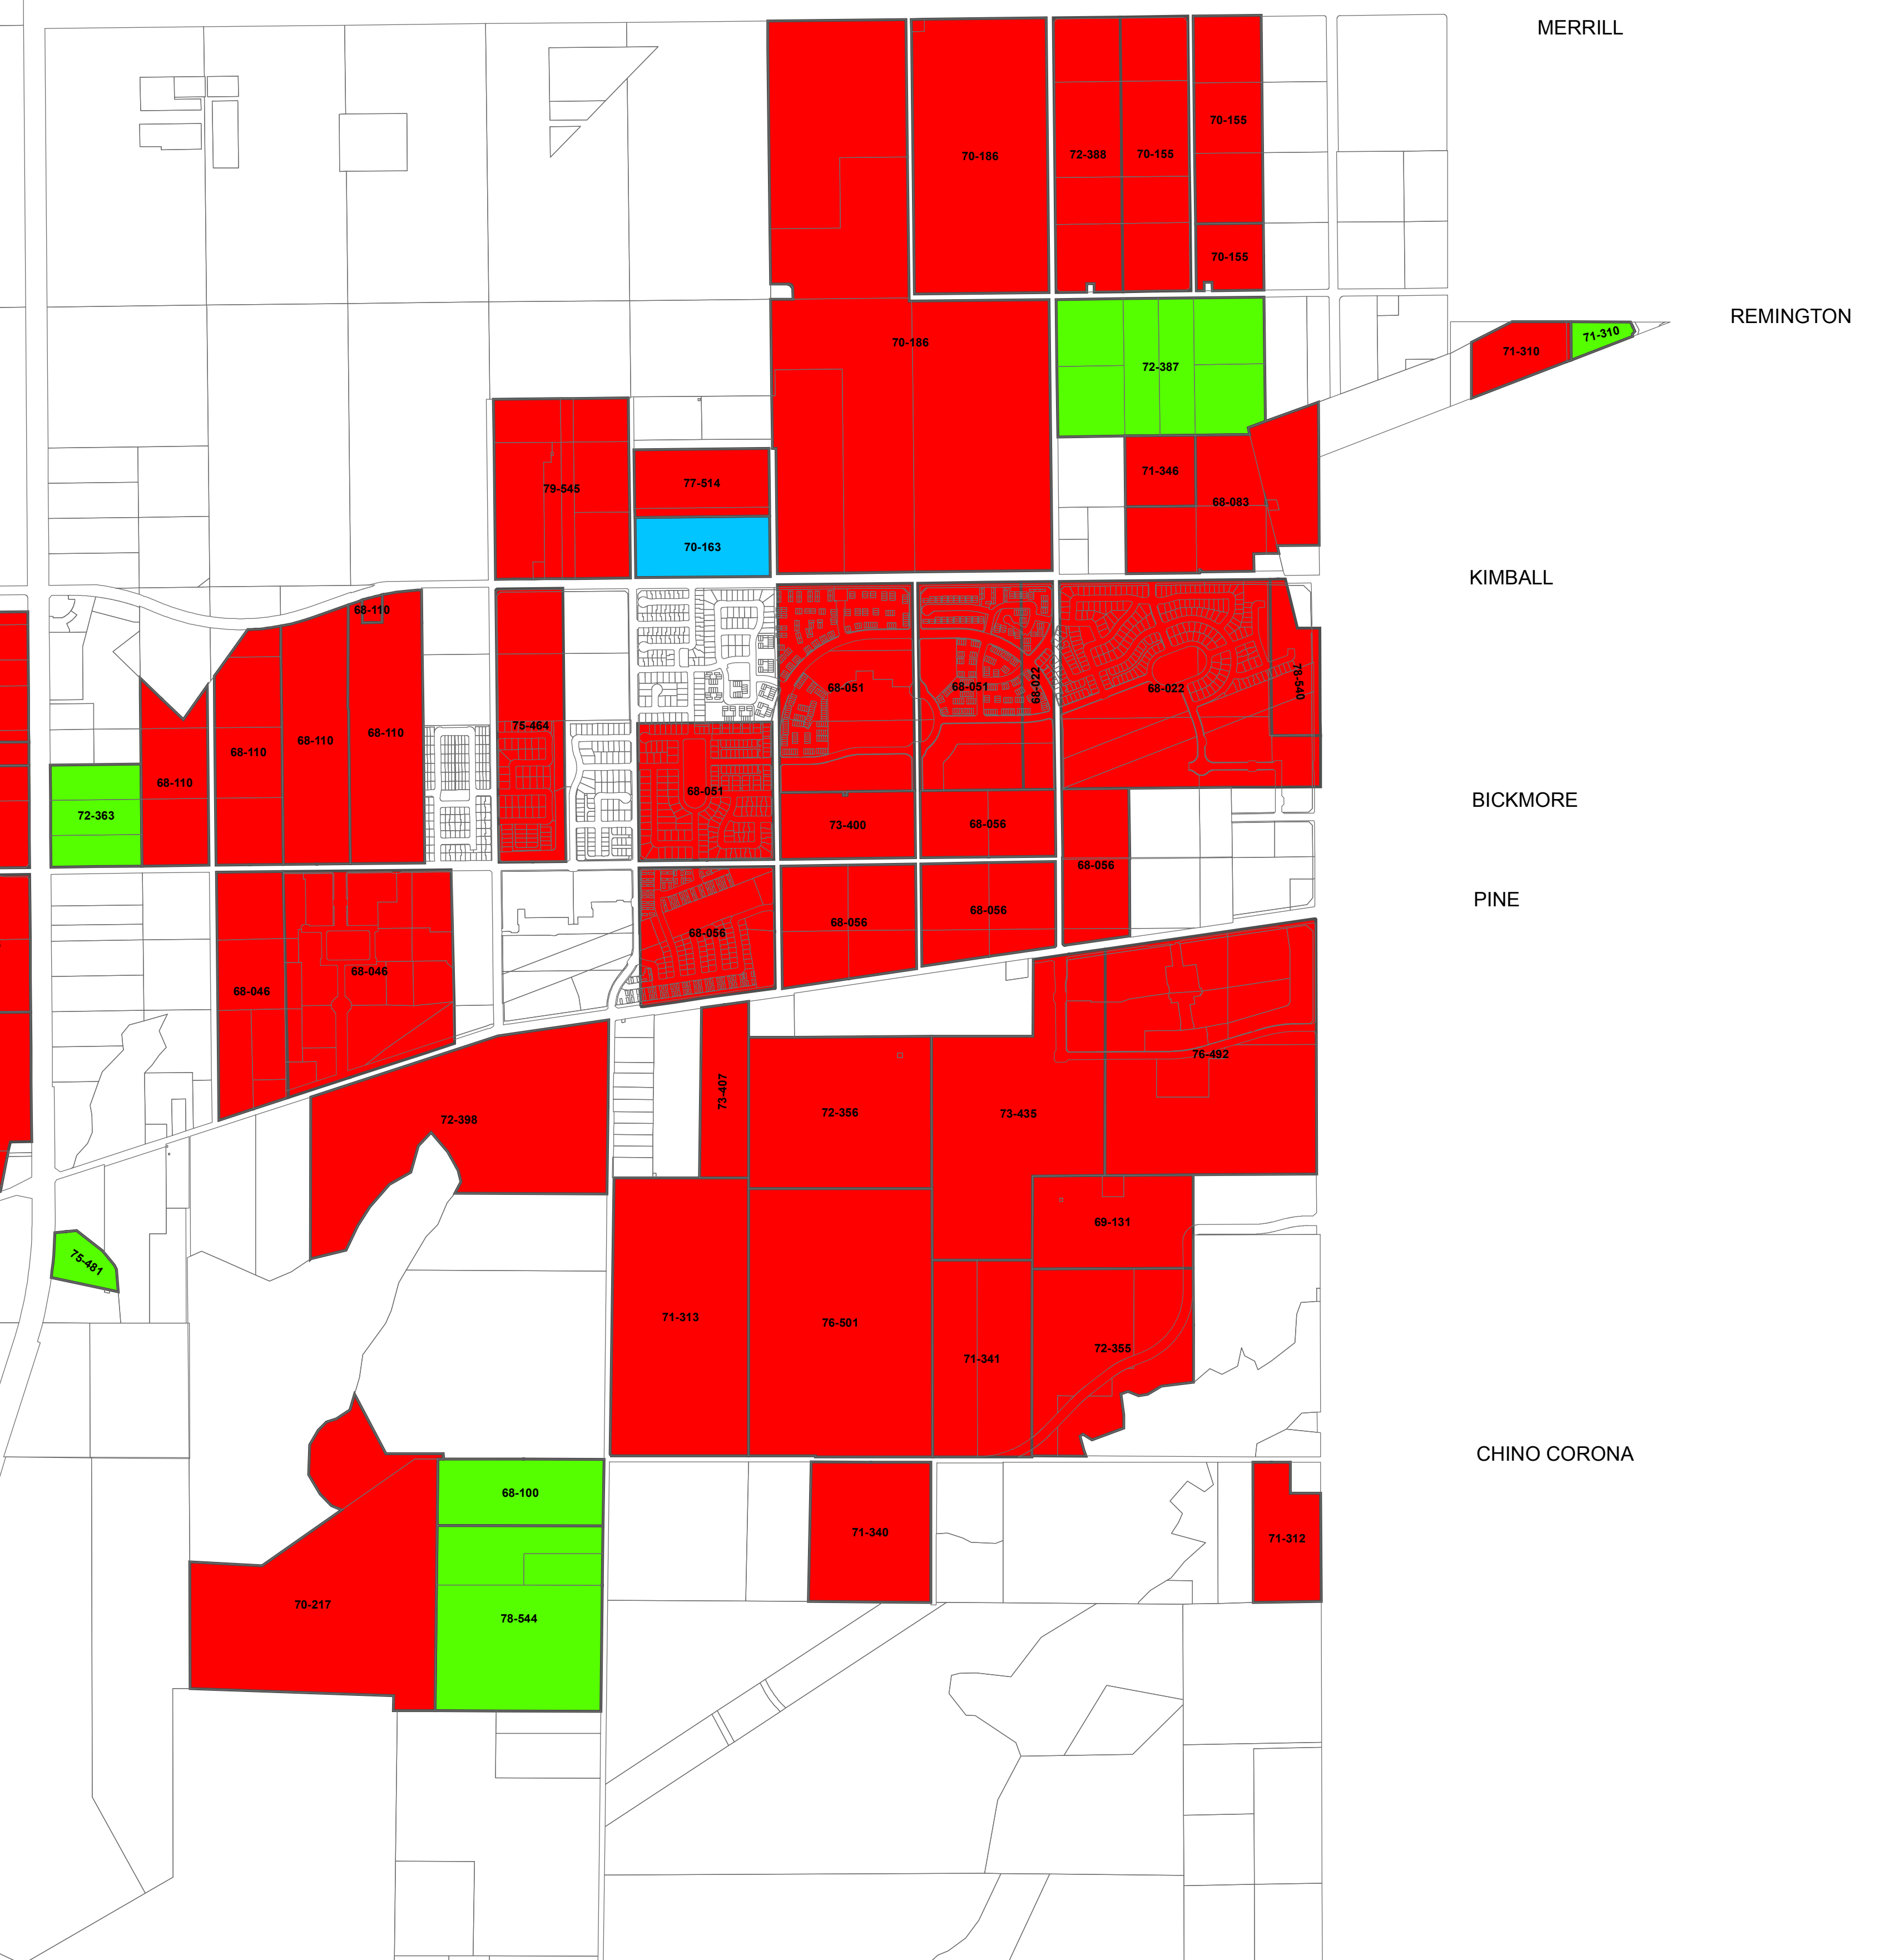

CITY OF CHINO

WILLIAMSON ACT MAP

0 1,950 3,900 7,800 Feet

RIVERSIDE
CHINO
SCHAEFER
EDISON
EUCALYPTUS
MAYHEW
RINCON MEADOWS
MILL CREEK
MAIN
WALKER
HELLMAN

- Legend**
- Williamson Act Contracts**
- ACTIVE
 - NO RECORDS FOUND
 - NON-RENEWAL
 - TERMINATED