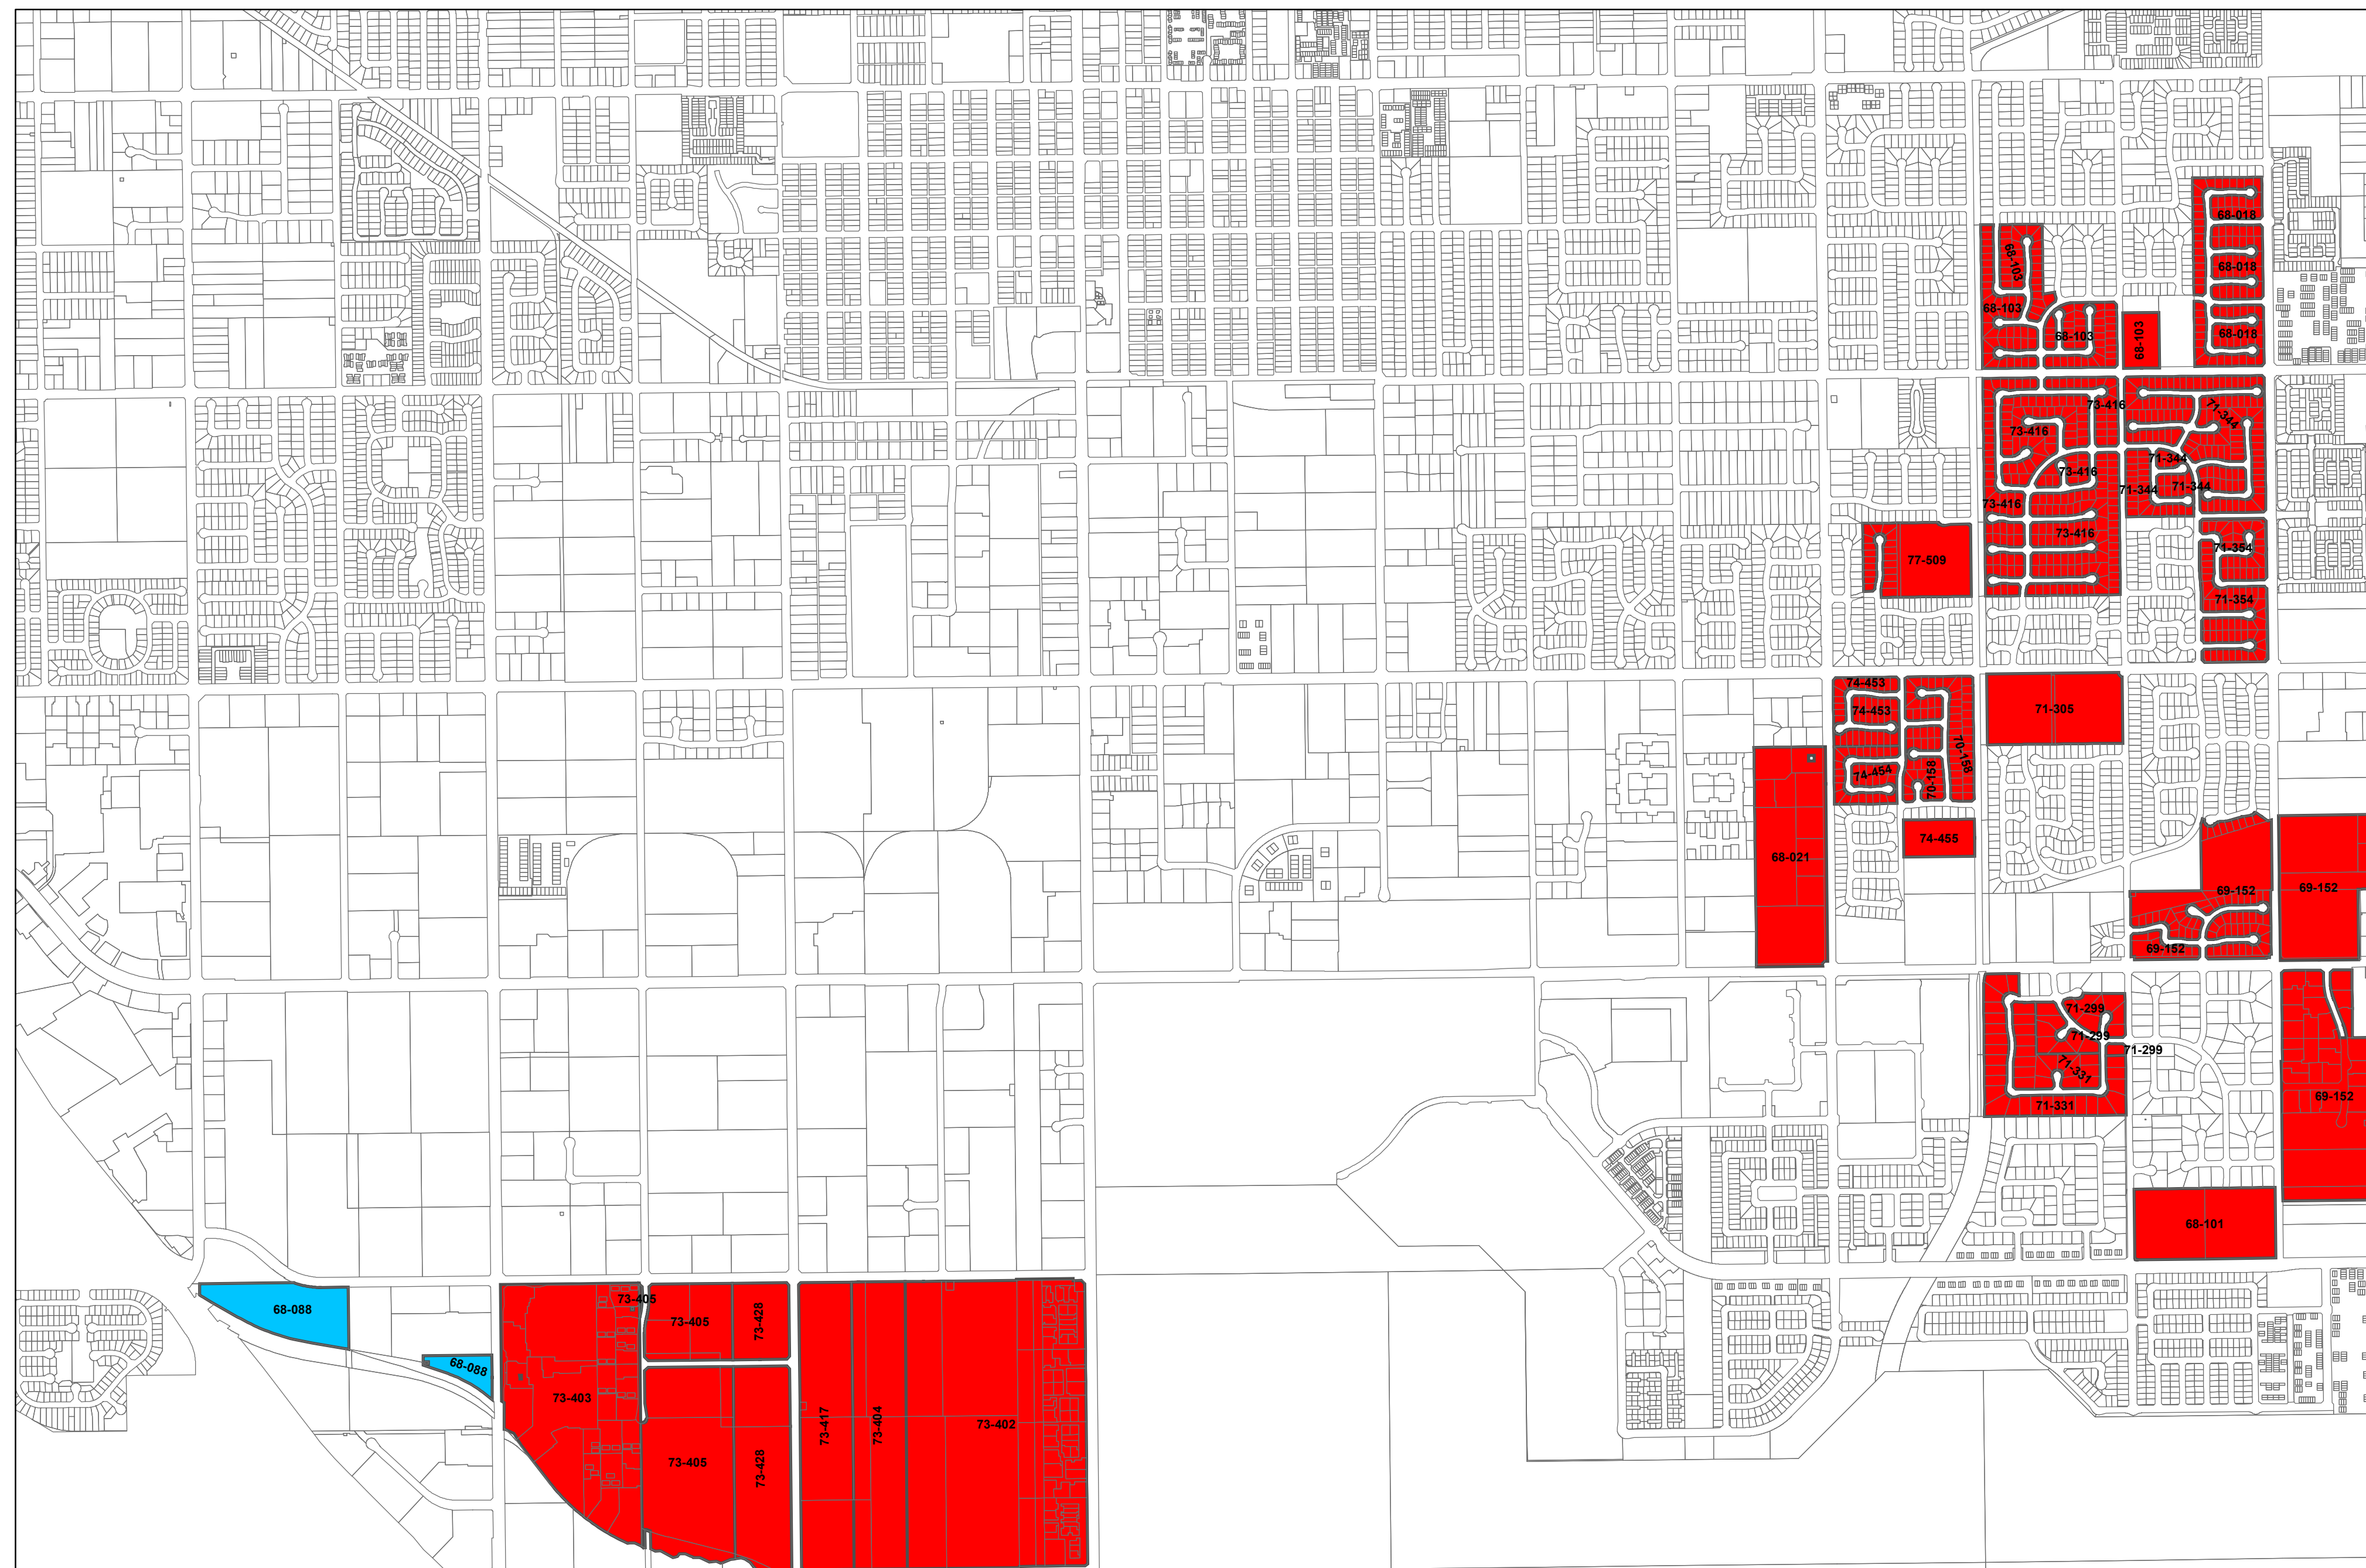

CITY OF CHINO

WILLIAMSON ACT MAP

0 1,950 3,900 7,800 Feet

RIVERSIDE
CHINO
SCHAEFER
EDISON
EUCALYPTUS
MAYHEW
RINCON MEADOWS
MILL CREEK
MAIN
WALKER
HELLMAN

- Legend**
- Williamson Act Contracts**
- ACTIVE
 - NO RECORDS FOUND
 - NON-RENEWAL
 - TERMINATED