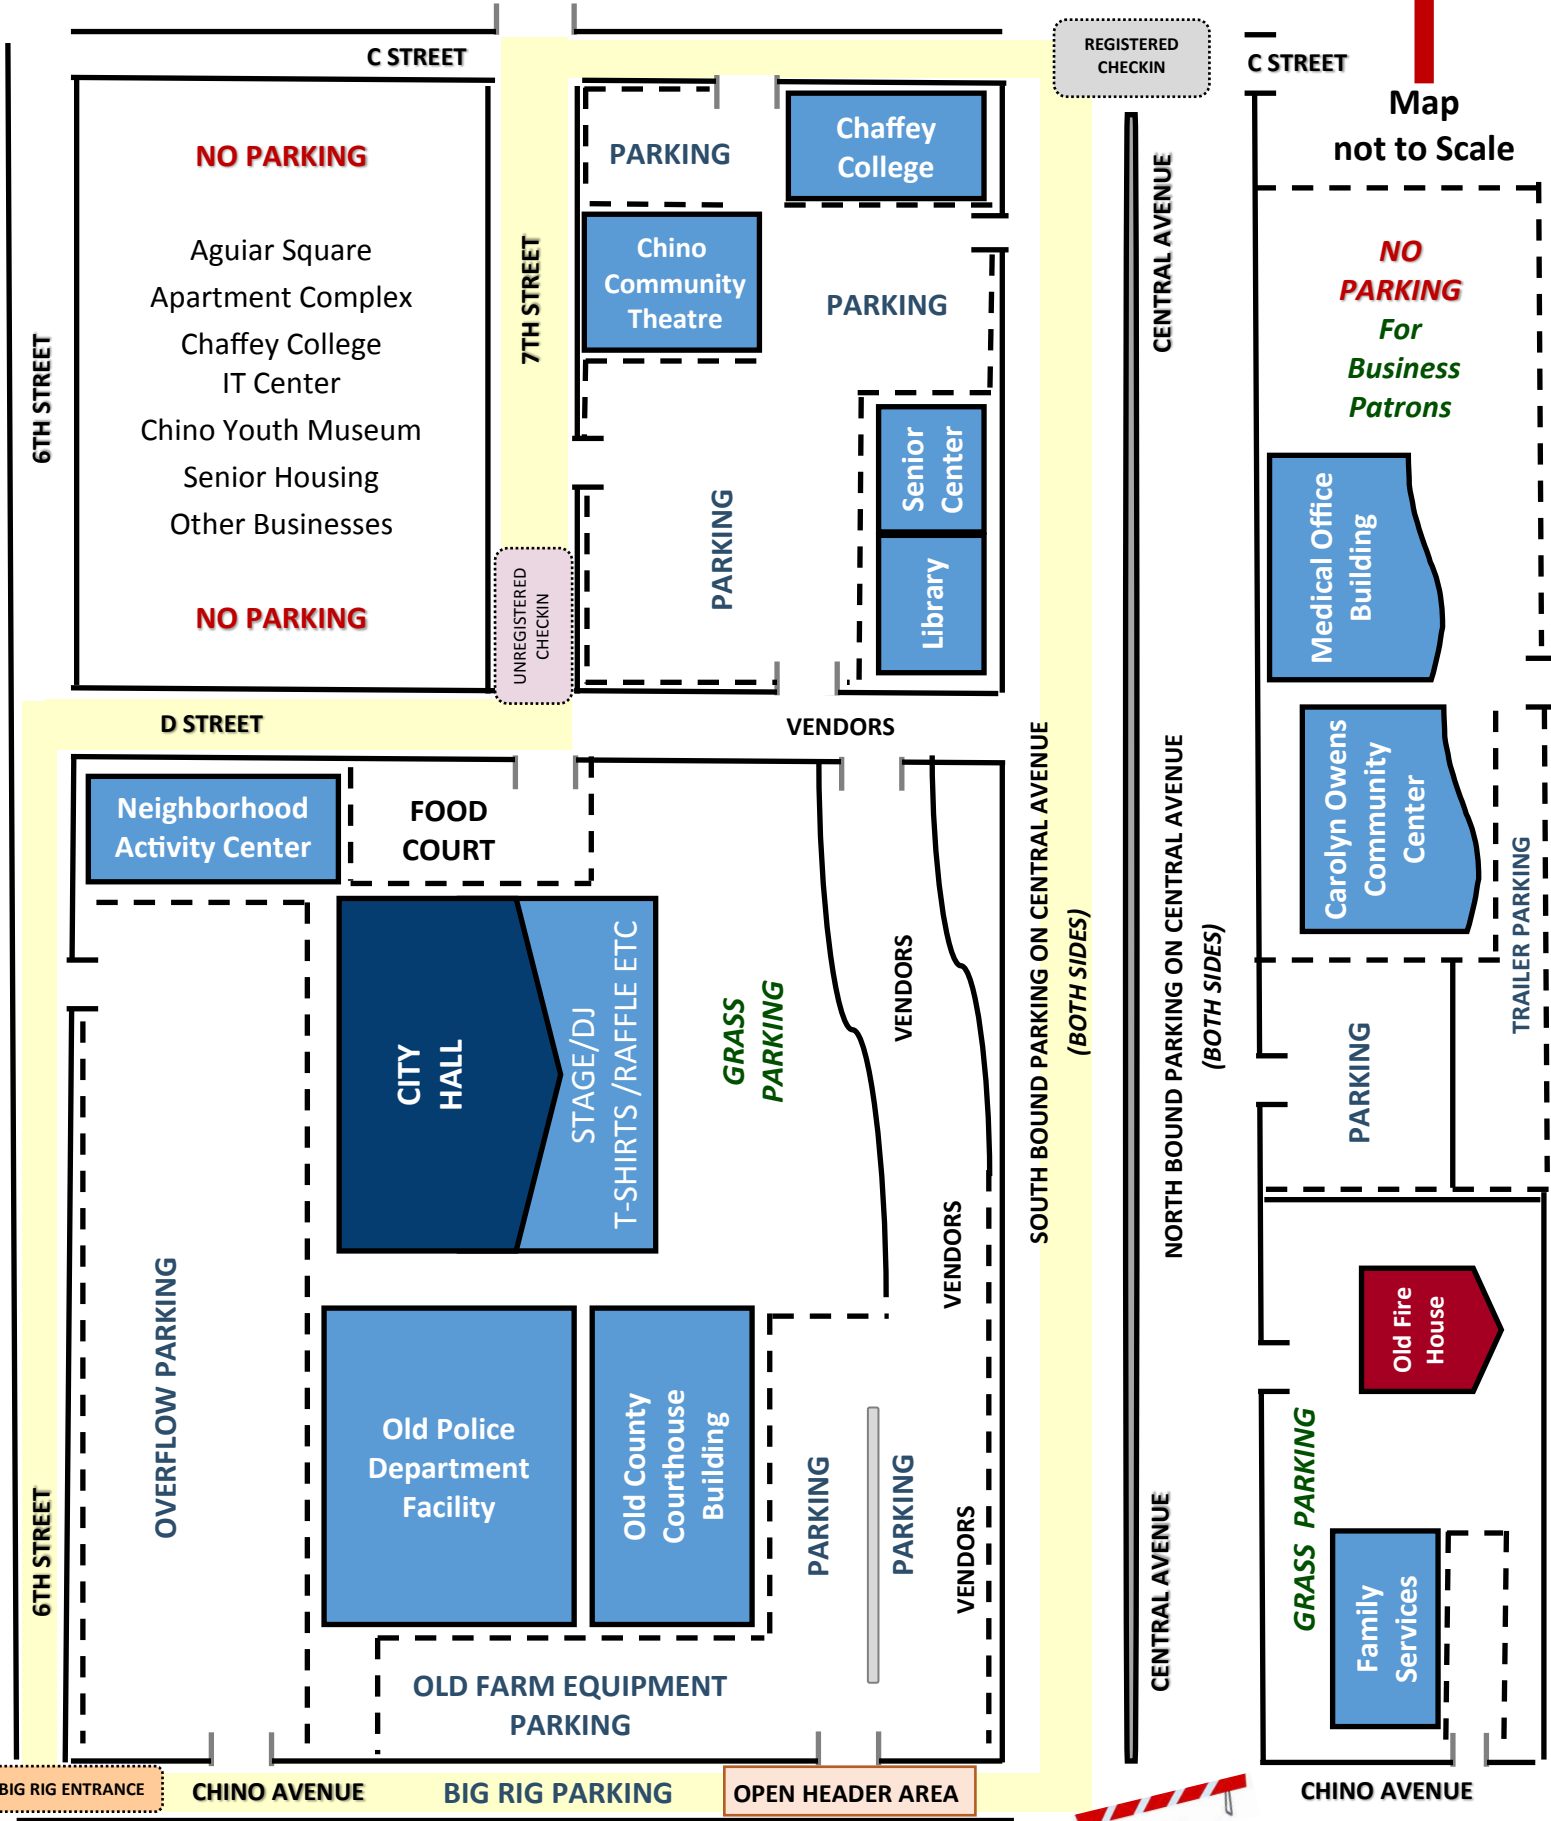

Map
not to Scale

= CRUISING ROUTE

NO PARKING

Aguiar Square
Apartment Complex
Chaffey College
IT Center
Chino Youth Museum
Senior Housing
Other Businesses

NO PARKING

7TH STREET

UNREGISTERED
CHECKIN

PARKING

Neighborhood
Activity Center

FOOD
COURT

CITY
HALL

STAGE/DJ
T-SHIRTS /RAFFLE ETC

GRASS
PARKING

VENDORS

VENDORS

SOUTH BOUND PARKING ON CENTRAL AVENUE
(BOTH SIDES)

CHINO AVENUE

6TH STREET

6TH STREET

OVERFLOW PARKING

Old Police
Department
Facility

Old County
Courthouse
Building

PARKING

PARKING

VENDORS

OLD FARM EQUIPMENT
PARKING

BIG RIG ENTRANCE

CHINO AVENUE

BIG RIG PARKING

OPEN HEADER AREA